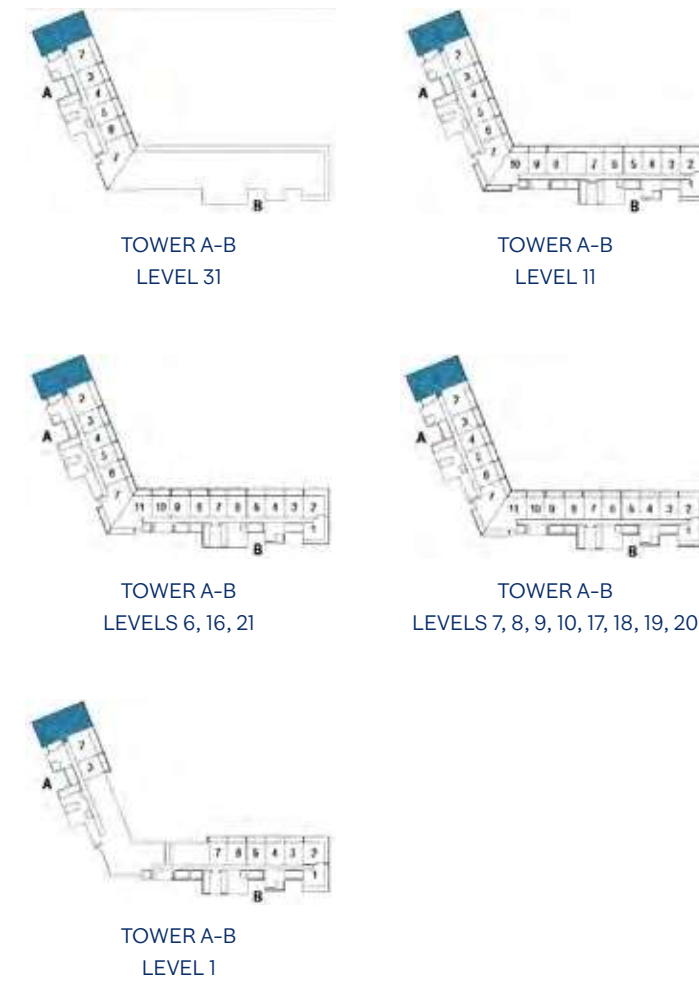

CHELSEA RESIDENCES 2

FLOOR PLANS

3

BEDROOM TYPE A1

NUMBER OF ROOMS	TOTAL (SQ.M.)	TOTAL (SQ.FT.)
3-BR	190.42	2049.66

FEATURES

ENTRANCE FOYER	POWDER ROOM
LIVING & DINING AREA	MAID'S ROOM
SHOW KITCHEN	LAUNDRY
ENSUITE BEDROOM + WALK-IN	TERRACE
ENSUITE BEDROOM (2)	