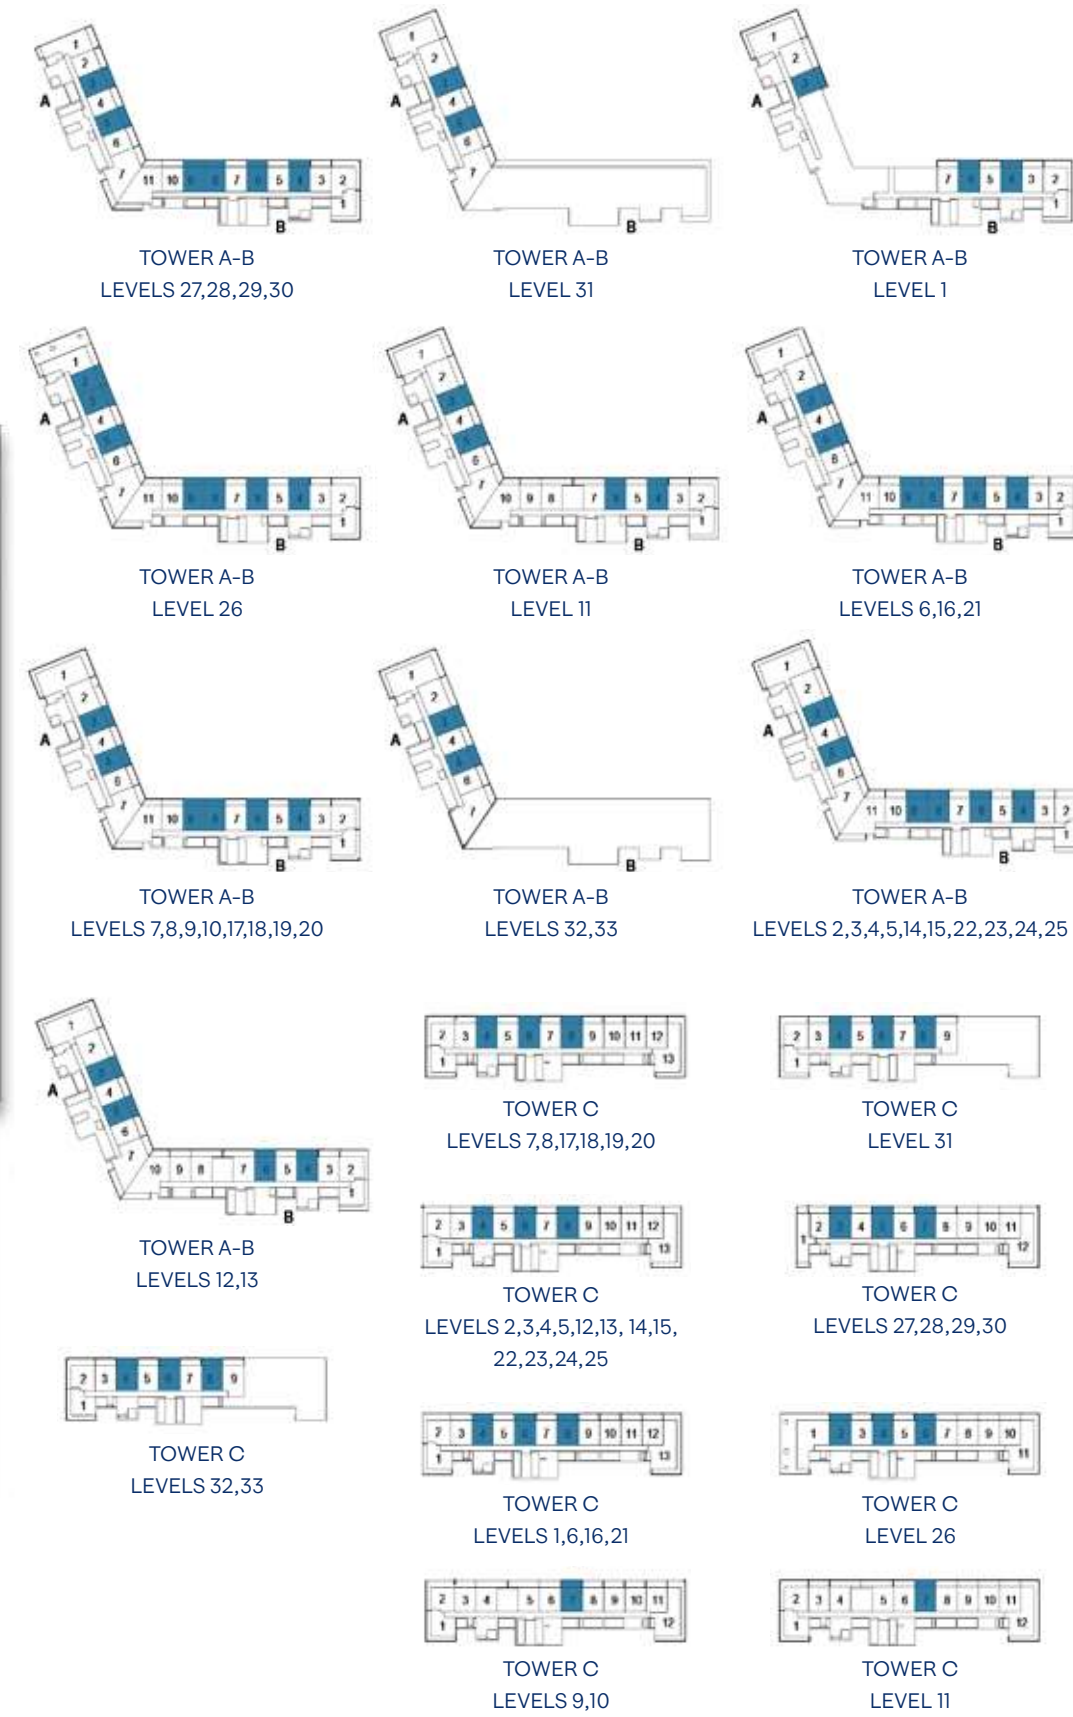

FEATURES

LIVING & DINING AREA	POWDER ROOM
SHOW KITCHEN	LAUNDRY
ENSUITE BEDROOM + WALK-IN	TERRACE