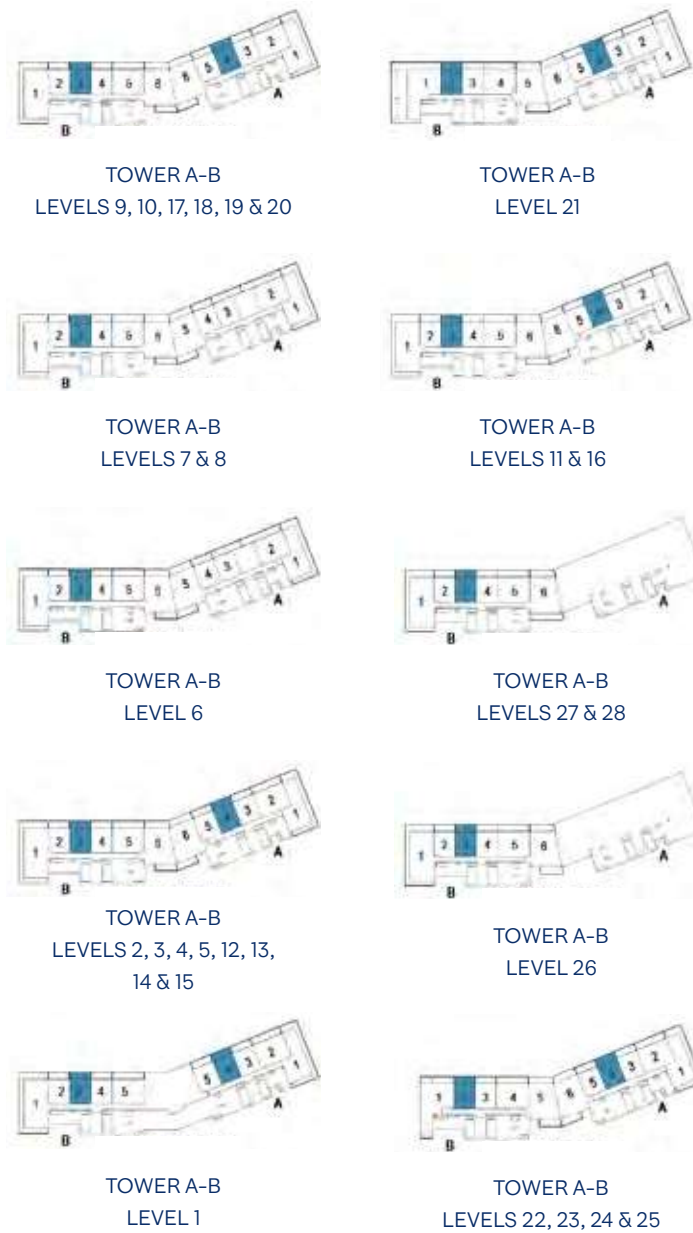

TOWER A-B
LEVELS 7 & 8

TOWER A-B
LEVELS 11 & 16

TOWER A-B
LEVEL 6

TOWER A-B
LEVELS 27 & 28

TOWER A-B
LEVELS 2, 3, 4, 5, 12, 13,
14 & 15

TOWER A-B
LEVEL 26

TOWER A-B
LEVEL 1

TOWER A-B
LEVELS 22, 23, 24 & 25

1

BEDROOM

TYPE B1

NUMBER OF ROOMS	TOTAL (SQ.M.)	TOTAL (SQ.FT.)
1-BR	72.24	777.58

FEATURES

LIVING & DINING AREA	POWDER ROOM
SHOW KITCHEN	LAUNDRY
ENSUITE BEDROOM + WALK-IN	TERRACE

1

BEDROOM