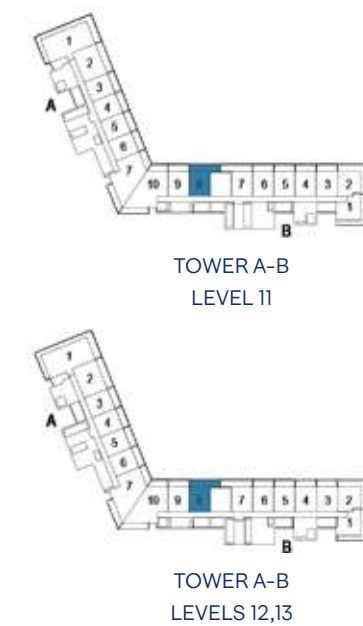

TOWER C
LEVELS 9, 10

TOWER C
LEVEL 11

1

BEDROOM

TYPE A5

NUMBER OF ROOMS	TOTAL (SQ.M.)	TOTAL (SQ.FT.)
1-BR	80.17	862.94

FEATURES

LIVING & DINING AREA	POWDER ROOM
SHOW KITCHEN	LAUNDRY
ENSUITE BEDROOM + WALK-IN	TERRACE