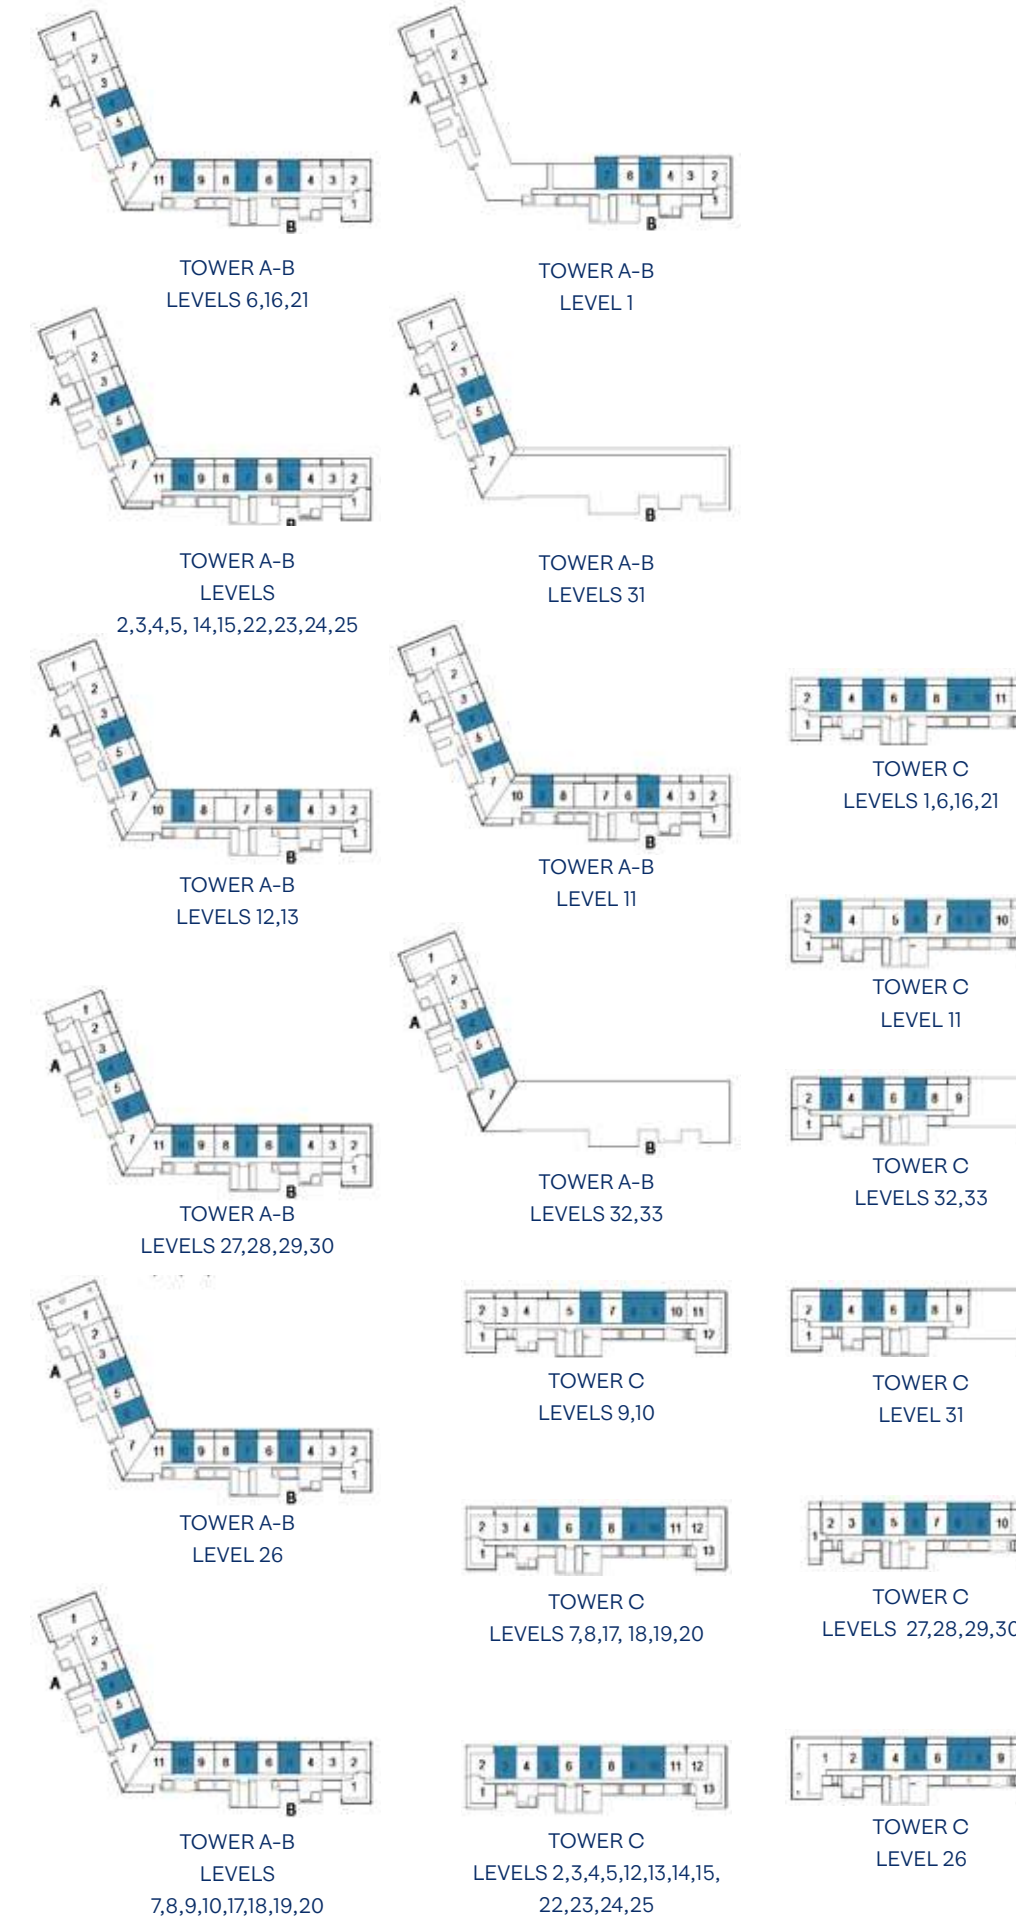

TOWER C
LEVELS 9, 10

TOWER C
LEVEL 11

1

BEDROOM

TYPE A5

NUMBER OF ROOMS	TOTAL (SQ.M.)	TOTAL (SQ.FT.)
1-BR	80.17	862.94

FEATURES

LIVING & DINING AREA	POWDER ROOM
SHOW KITCHEN	LAUNDRY
ENSUITE BEDROOM + WALK-IN	TERRACE