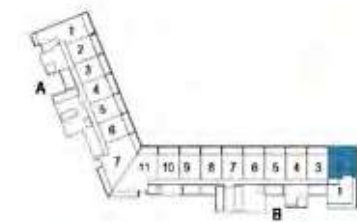

1

BEDROOM

TYPE E3

NUMBER OF ROOMS	TOTAL (SQ.M.)	TOTAL (SQ.FT.)
1-BR	93.78	1009.41

FEATURES

LIVING & DINING AREA	POWDER ROOM
SHOW KITCHEN	LAUNDRY
ENSUITE BEDROOM + WALK-IN	TERRACE

1

BEDROOM

- TYPE F1

NUMBER OF ROOMS	TOTAL (SQ.M.)	TOTAL (SQ.FT.)
1-BR	86.71	933.29

FEATURES

ENTRANCE FOYER	POWDER ROOM
LIVING & DINING AREA	LAUNDRY
SHOW KITCHEN	TERRACE
ENSUITE BEDROOM