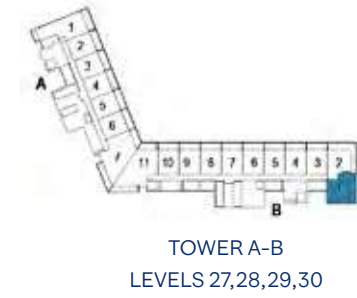

FEATURES

ENTRANCE FOYER	POWDER ROOM
LIVING & DINING AREA	LAUNDRY
SHOW KITCHEN	TERRACE
ENSUITE BEDROOM