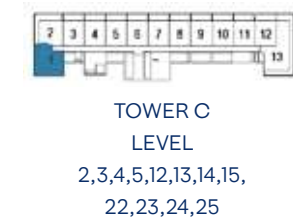

FEATURES

ENTRANCE FOYER	POWDER ROOM
LIVING & DINING AREA	LAUNDRY
SHOW KITCHEN	TERRACE
ENSUITE BEDROOM