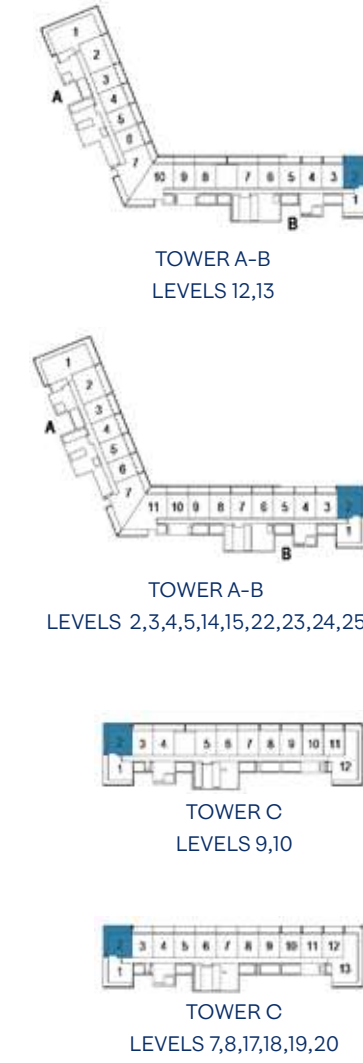

FEATURES

LIVING & DINING AREA	POWDER ROOM
SHOW KITCHEN	LAUNDRY
ENSUITE BEDROOM + WALK-IN	TERRACE

1

BEDROOM

TYPE E1

NUMBER OF ROOMS	TOTAL (SQ.M.)	TOTAL (SQ.FT.)
1-BR	93.81	1009.72

FEATURES

LIVING & DINING AREA	POWDER ROOM
SHOW KITCHEN	LAUNDRY
ENSUITE BEDROOM + WALK-IN	TERRACE