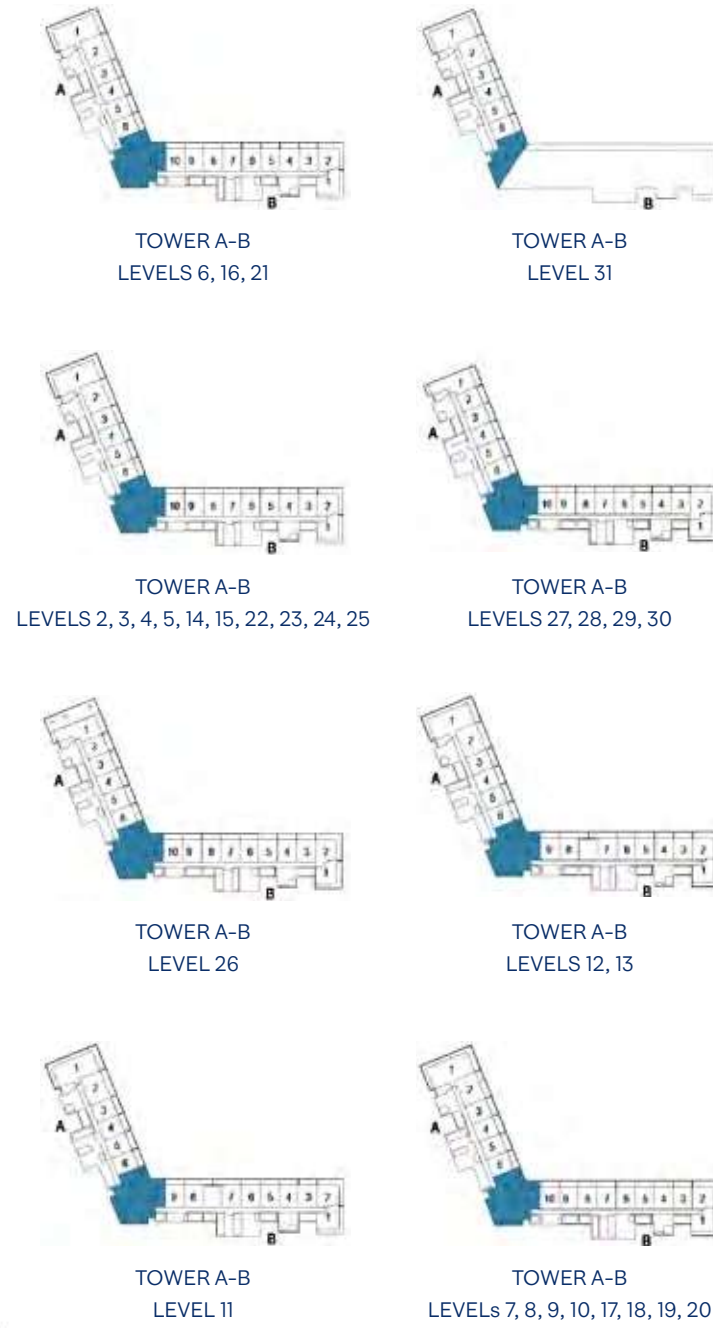

FEATURES

ENTRANCE FOYER	(2)POWDER ROOM
LIVING & DINING AREA	LAUNDRY
SHOW KITCHEN	TERRACE
ENSUITE BEDROOM + WALK-IN