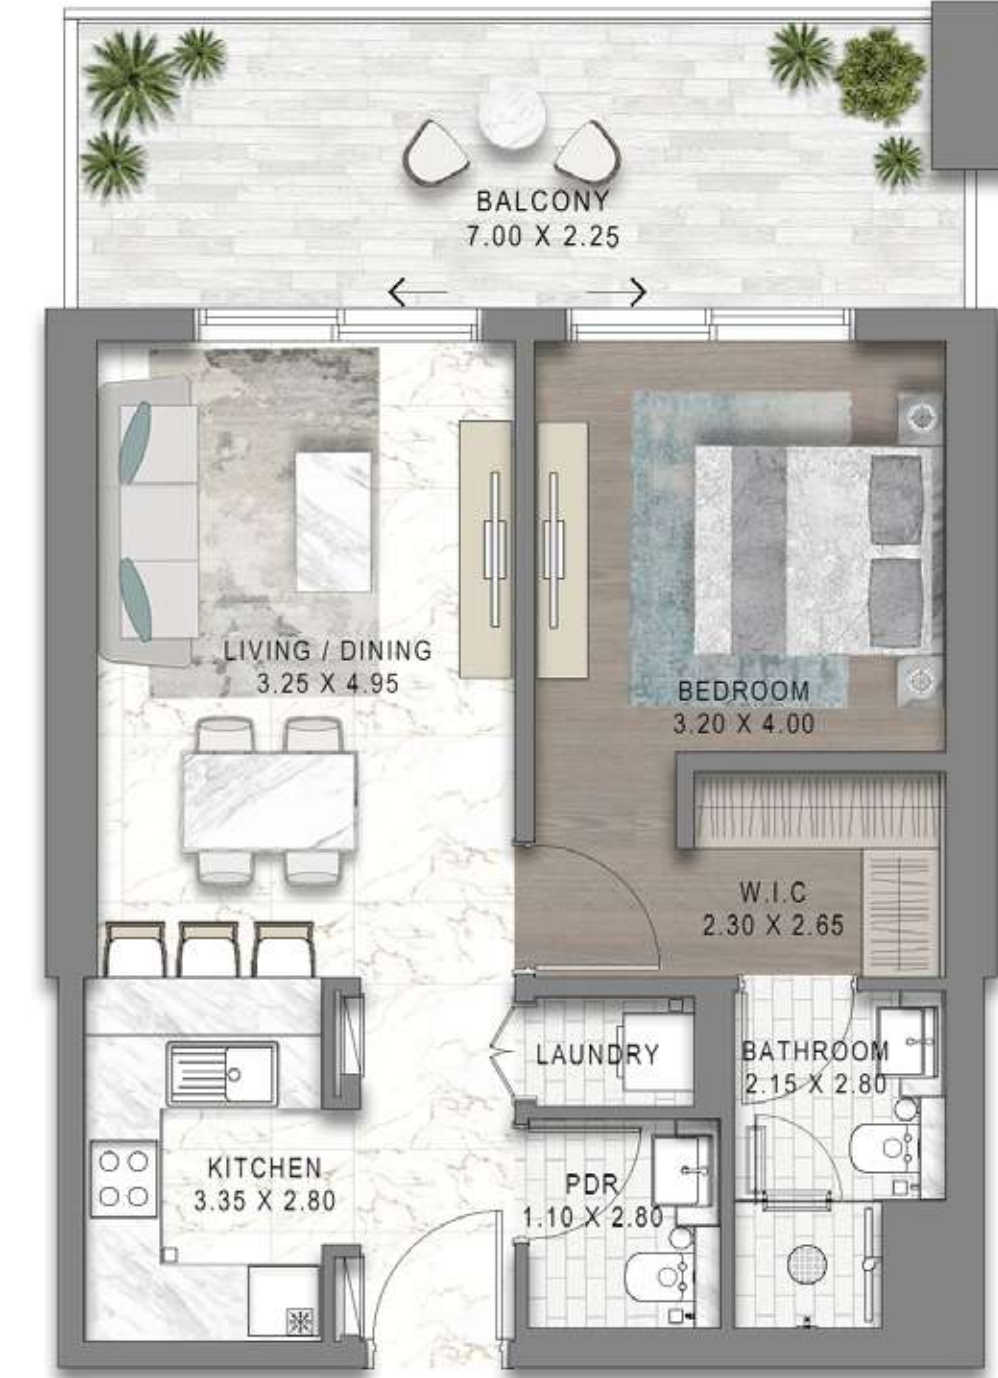

FEATURES

LIVING & DINING AREA	POWDER ROOM
SHOW KITCHEN	LAUNDRY
ENSUITE BEDROOM + WALK-IN	TERRACE