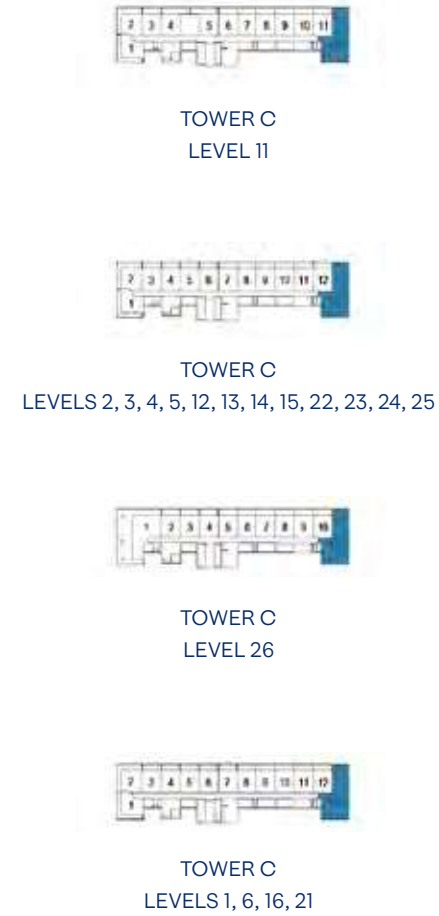

FEATURES

ENTRANCE FOYER	POWDER ROOM
LIVING & DINING AREA	LAUNDRY
SHOW KITCHEN	TERRACE
ENSUITE BEDROOM + WALK-IN (2)