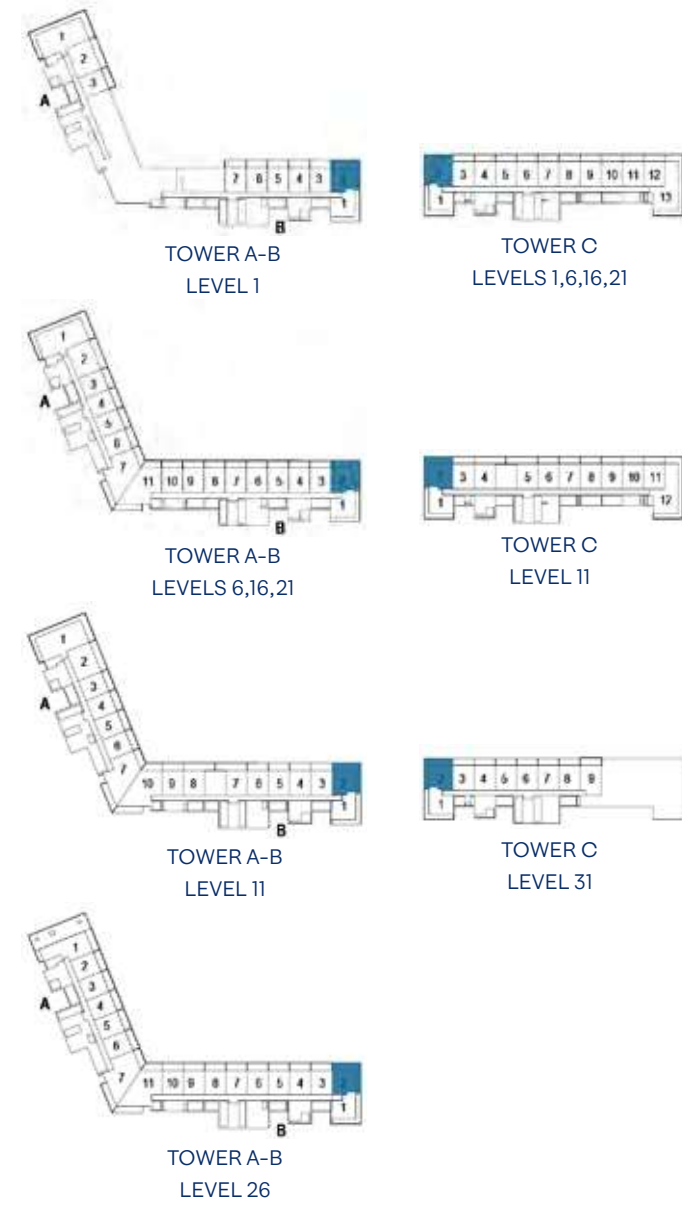

FEATURES

LIVING & DINING AREA	POWDER ROOM
SHOW KITCHEN	LAUNDRY
ENSUITE BEDROOM + WALK-IN	TERRACE

1

BEDROOM

TYPE E1

NUMBER OF ROOMS	TOTAL (SQ.M.)	TOTAL (SQ.FT.)
1-BR	93.81	1009.72

FEATURES

LIVING & DINING AREA	POWDER ROOM
SHOW KITCHEN	LAUNDRY
ENSUITE BEDROOM + WALK-IN	TERRACE