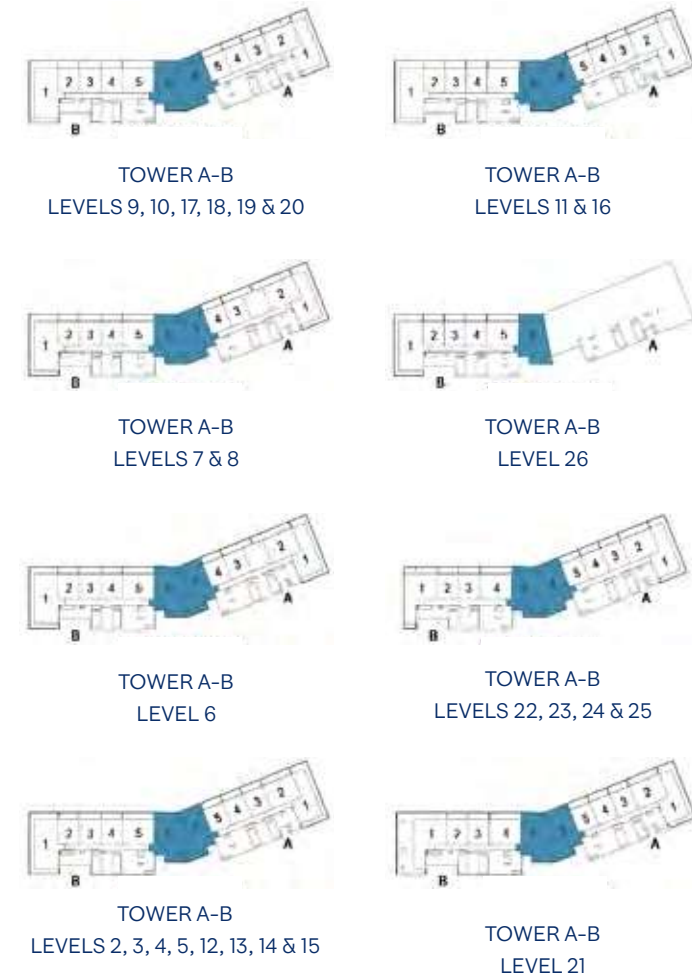

FEATURES

ENTRANCE FOYER	POWDER ROOM
LIVING & DINING AREA	LAUNDRY
SHOW KITCHEN	TERRACE
ENSUITE BEDROOM (2)