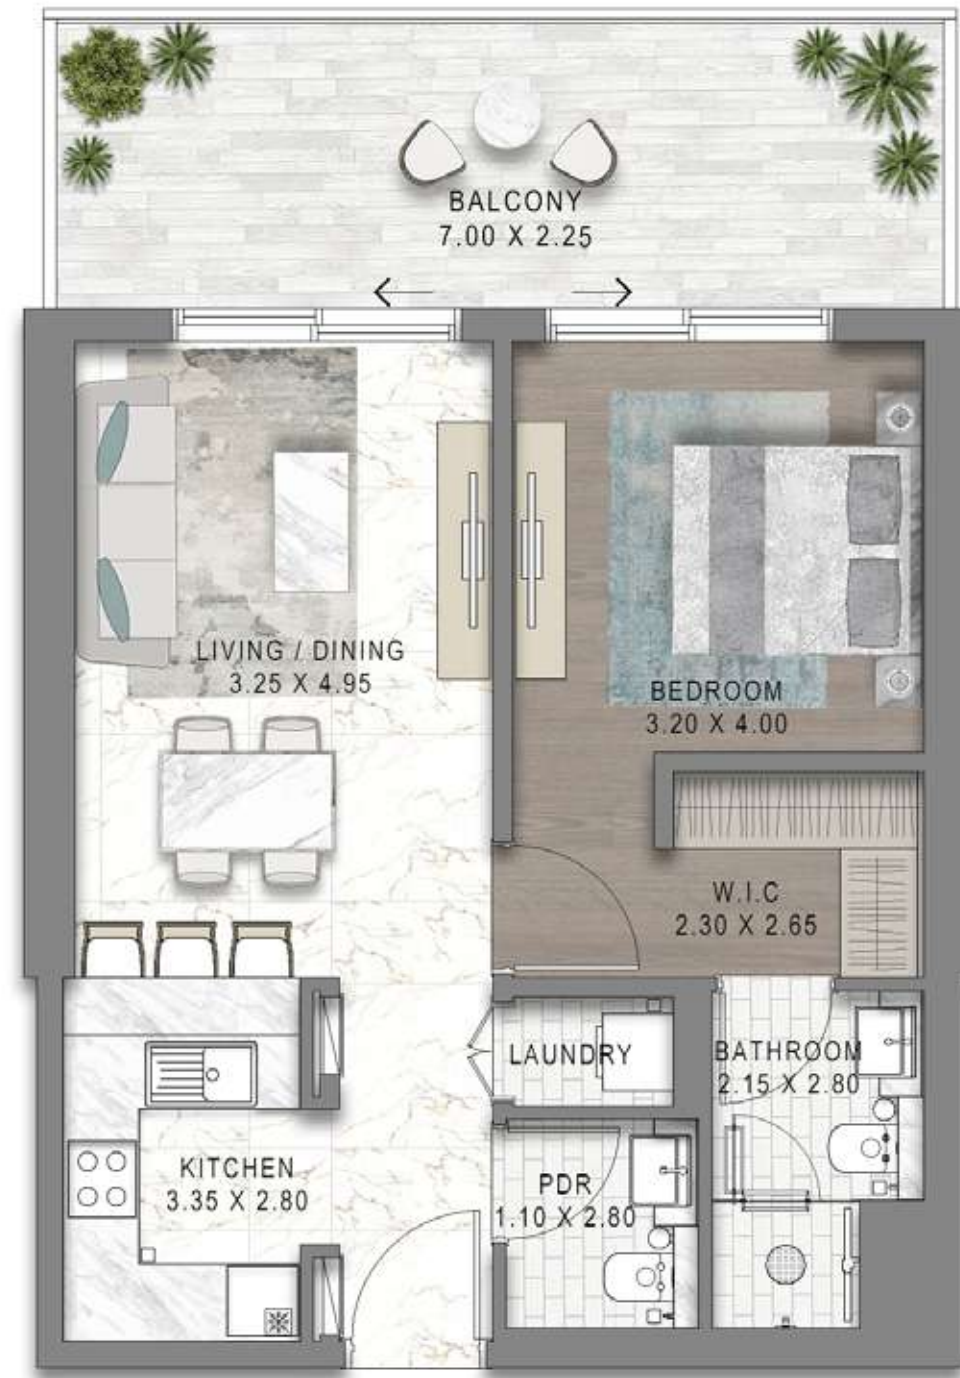

FEATURES

LIVING & DINING AREA	POWDER ROOM
SHOW KITCHEN	LAUNDRY
ENSUITE BEDROOM + WALK-IN	TERRACE