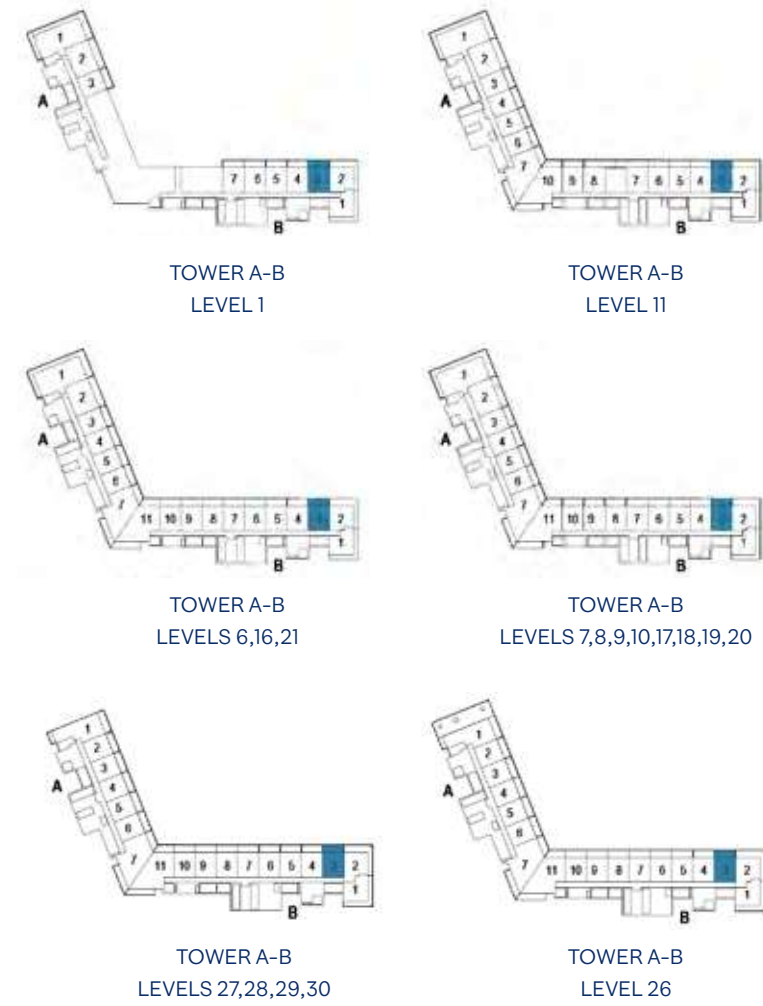

FEATURES

LIVING & DINING AREA	POWDER ROOM
SHOW KITCHEN	LAUNDRY
ENSUITE BEDROOM + WALK-IN	TERRACE